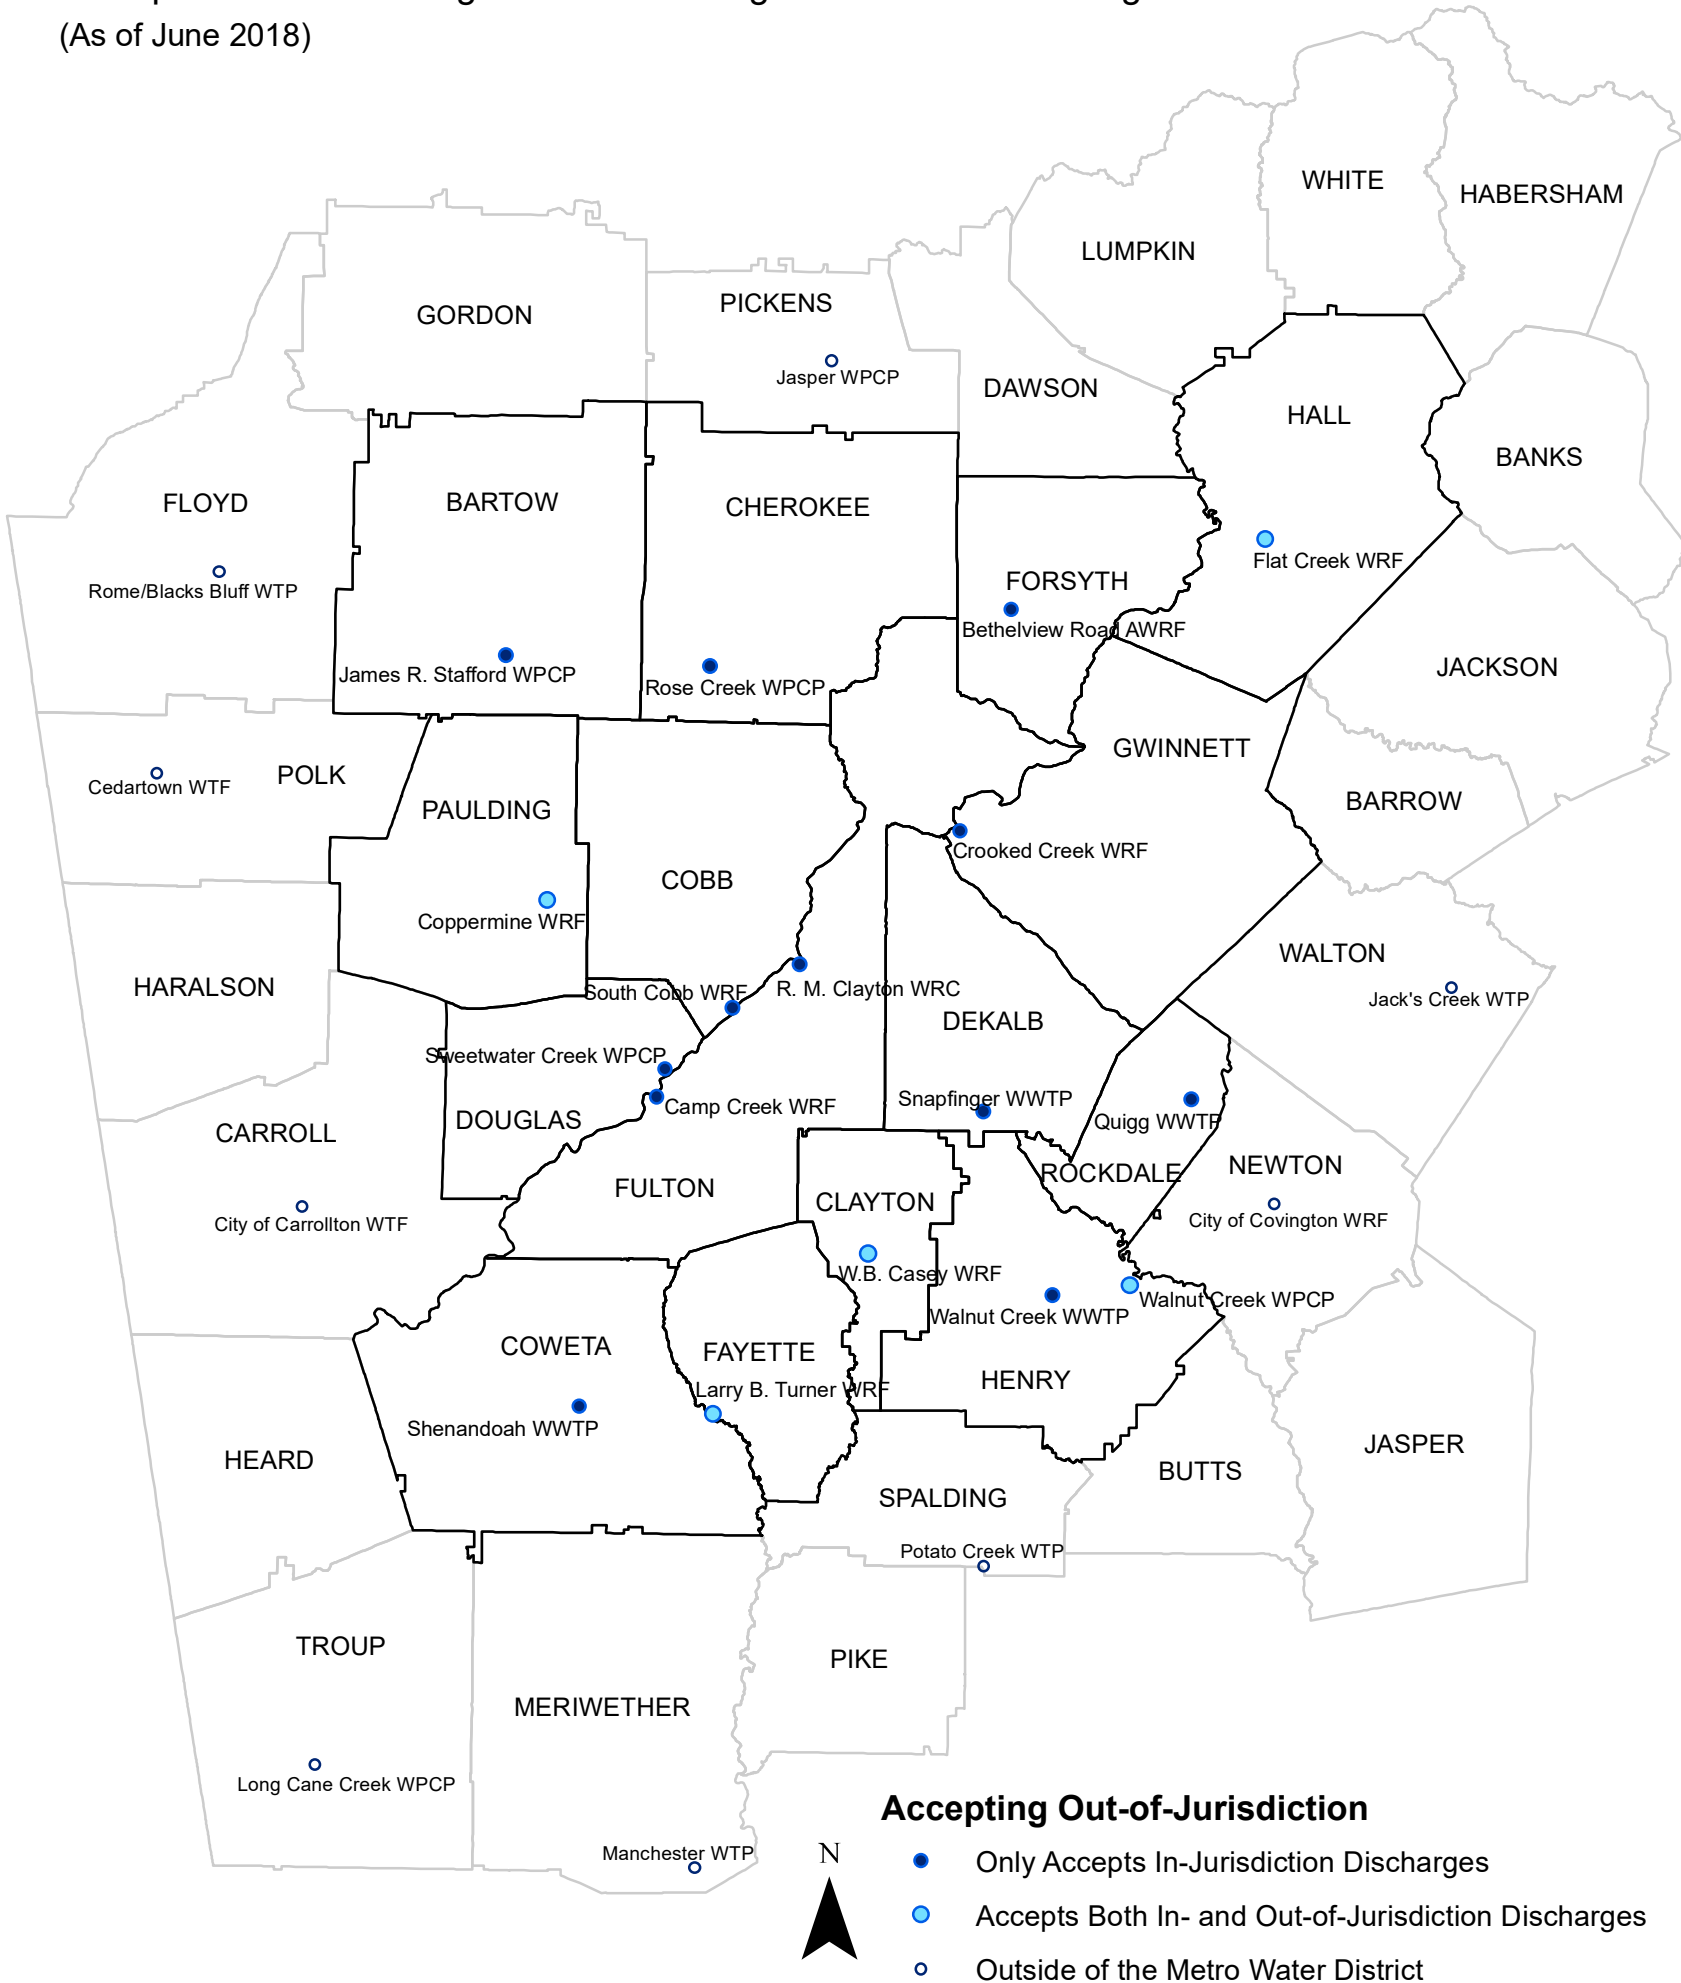

Municipal Septage-Handling Facility Locations

Metropolitan North Georgia Water Planning District & Surrounding Counties

(As of June 2018)

Please call the facility ahead of arrival to ensure they are open and will accept your truck.

Plants Accepting In-Jurisdiction Discharges Only

County	City	Name	Phone	Days	Times
Bartow County	City of Cartersville*	James R. Stafford WPCP	770-387-5680	Mon-Fri	7:30am - 4pm
Cherokee County*		Rose Creek WPCP	770-591-7156	Mon-Fri	7am - 7pm
Cobb County*		South Cobb WRF	770-819-3204	Mon-Sat	7am - 4:30pm
Coweta County*		Shenandoah WWTP	770-254-3710 x8879	Mon-Fri	8am - 4pm
DeKalb County*		Snapfinger WWTP	770-270-6243	Mon-Fri	8am - 5pm
Douglasville-Douglas County WSA*		Sweetwater Creek WPCP	678-631-1535	Sun-Sat	7:30am - 3:30pm
Forsyth County	City of Cumming*	Bethelview Road AWRF	770-781-2008	Mon-Fri	8am - 5pm
Fulton County	City of Atlanta*	RM Clayton WRC	404-546-1362	Mon-Fri	7am - 5pm
Fulton County*		Camp Creek WRF	404-612-0198	Mon-Fri	8am - 4:30pm
Gwinnett County*		Crooked Creek WRF	770-417-2230	Mon-Fri	7am - 5:30pm
Henry County*		Walnut Creek WWT	678-583-5603	Mon-Fri	7:30am - 3:30pm
Rockdale County*		Quigg WWTP	770-278-7517	Sun-Sat	7am - 7pm

Plants in Surrounding Counties

County	Name	Number
Carroll County	City of Carrollton WTF	770-836-4321
Floyd County	Rome/Blacks Bluff WTP	706-236-4592
Meriwether County	Manchester WTP	706-846-4384
Newton County	City of Covington WRF	678-342-5275
Pickens County	Jasper WPCP	706-692-9103

County	Name	Number
Polk County	Cedartown WTF	770-748-1225
Spalding County	Potato Creek WTP	770-229-6609
Troup County	Long Cane Creek WPCP	706-883-2150
Walton County	Jack's Creek WTP	678-635-8073

**Indicates ownership*